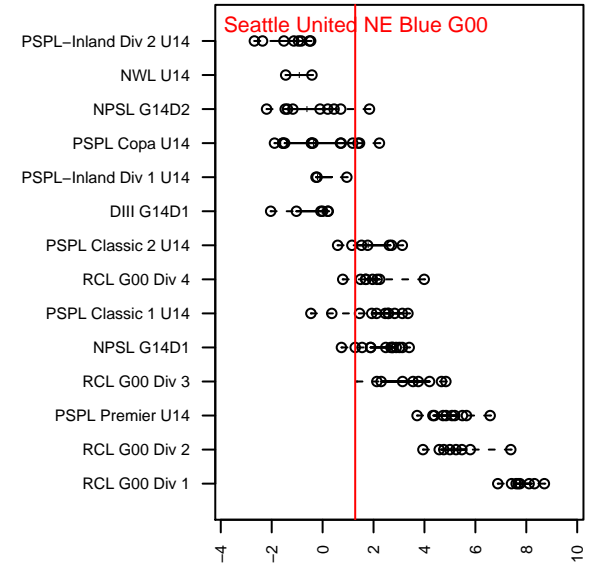

**attack and defense rating
relative to others at age
and all opponents in last 13 months**