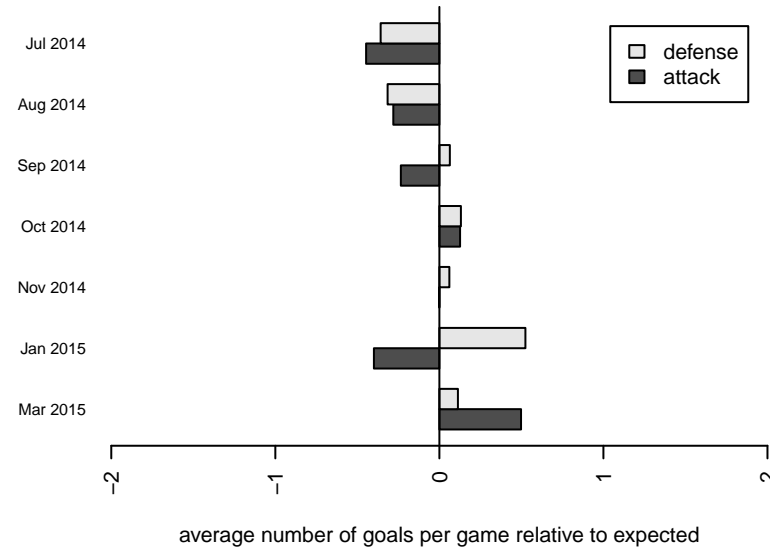

Performance relative to 13 month average