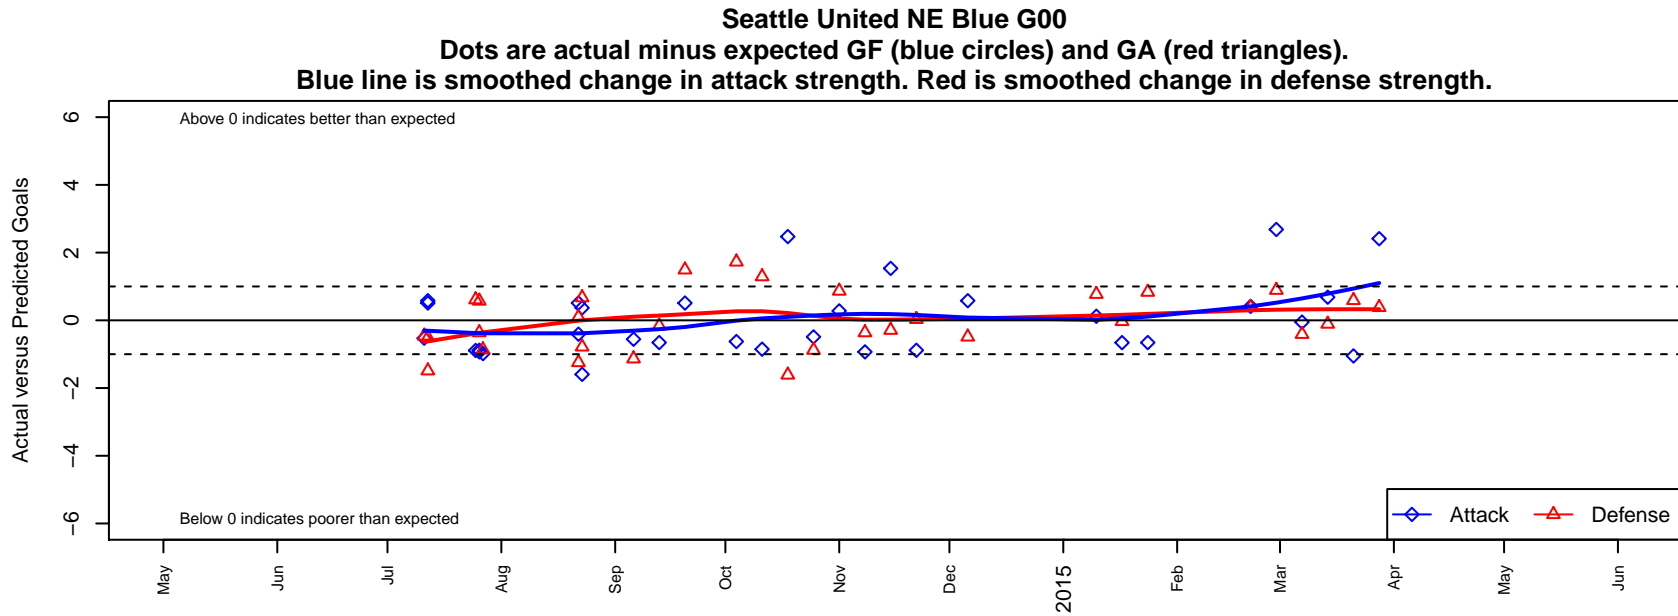

Seattle United NE Blue G00

Seattle United Regional
 Seattle, WA
 G00 total strength=1039
 attack=2.05 defense=2.55
 fall league = NPSL G14D1
 spr league = Spr NPSL G14D2

alt names used:
 Seattle United NE G00 Blue
 Seattle United NE G00 Blue
 Seattle United NE G00 Blue
 SEATTLE UNITED NE G00 BLUE (WA)
 SU NE Blue [G00]
 Seattle United NE G00 Blue

Venues played:
 2014 Seattle Cup GU14
 2014 Crossfire Select Cup GU14 Silver
 2014 REDAPT Cup Silver U14
 2014 NPSL G14D1
 2014 Founders Cup G00
 2014 Spr NPSL G14D2

**attack and defense variance (black dot)
relative to other teams
and top 10 in region**