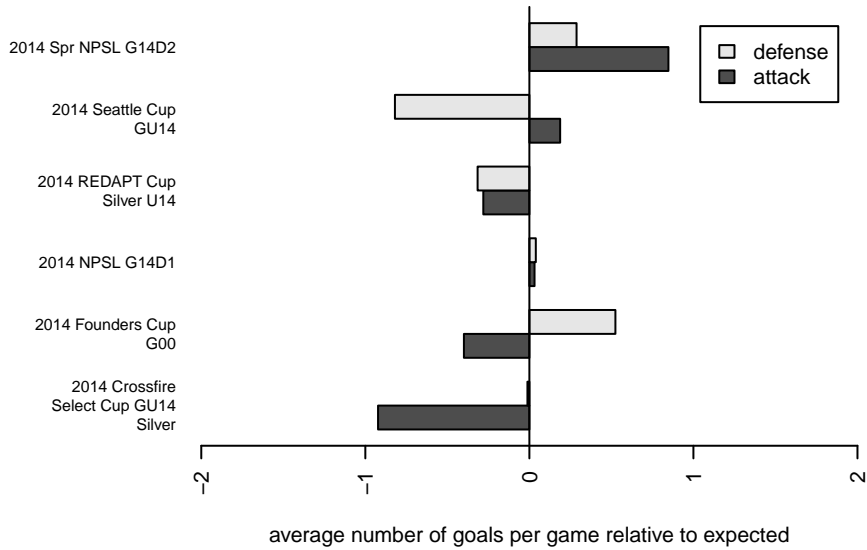

Performance relative to 13 month average