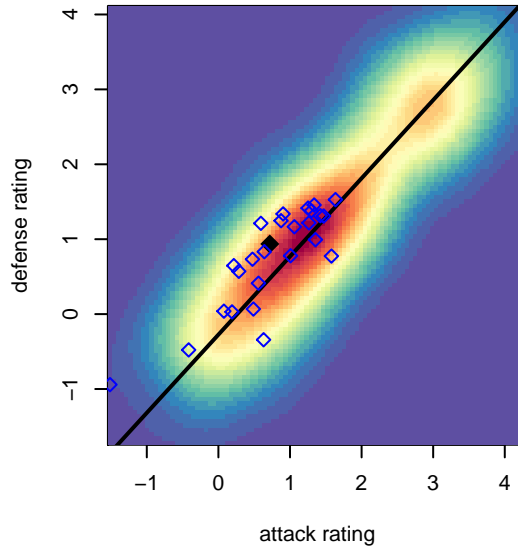

**attack and defense rating
relative to others at age
and all opponents in last 13 months**